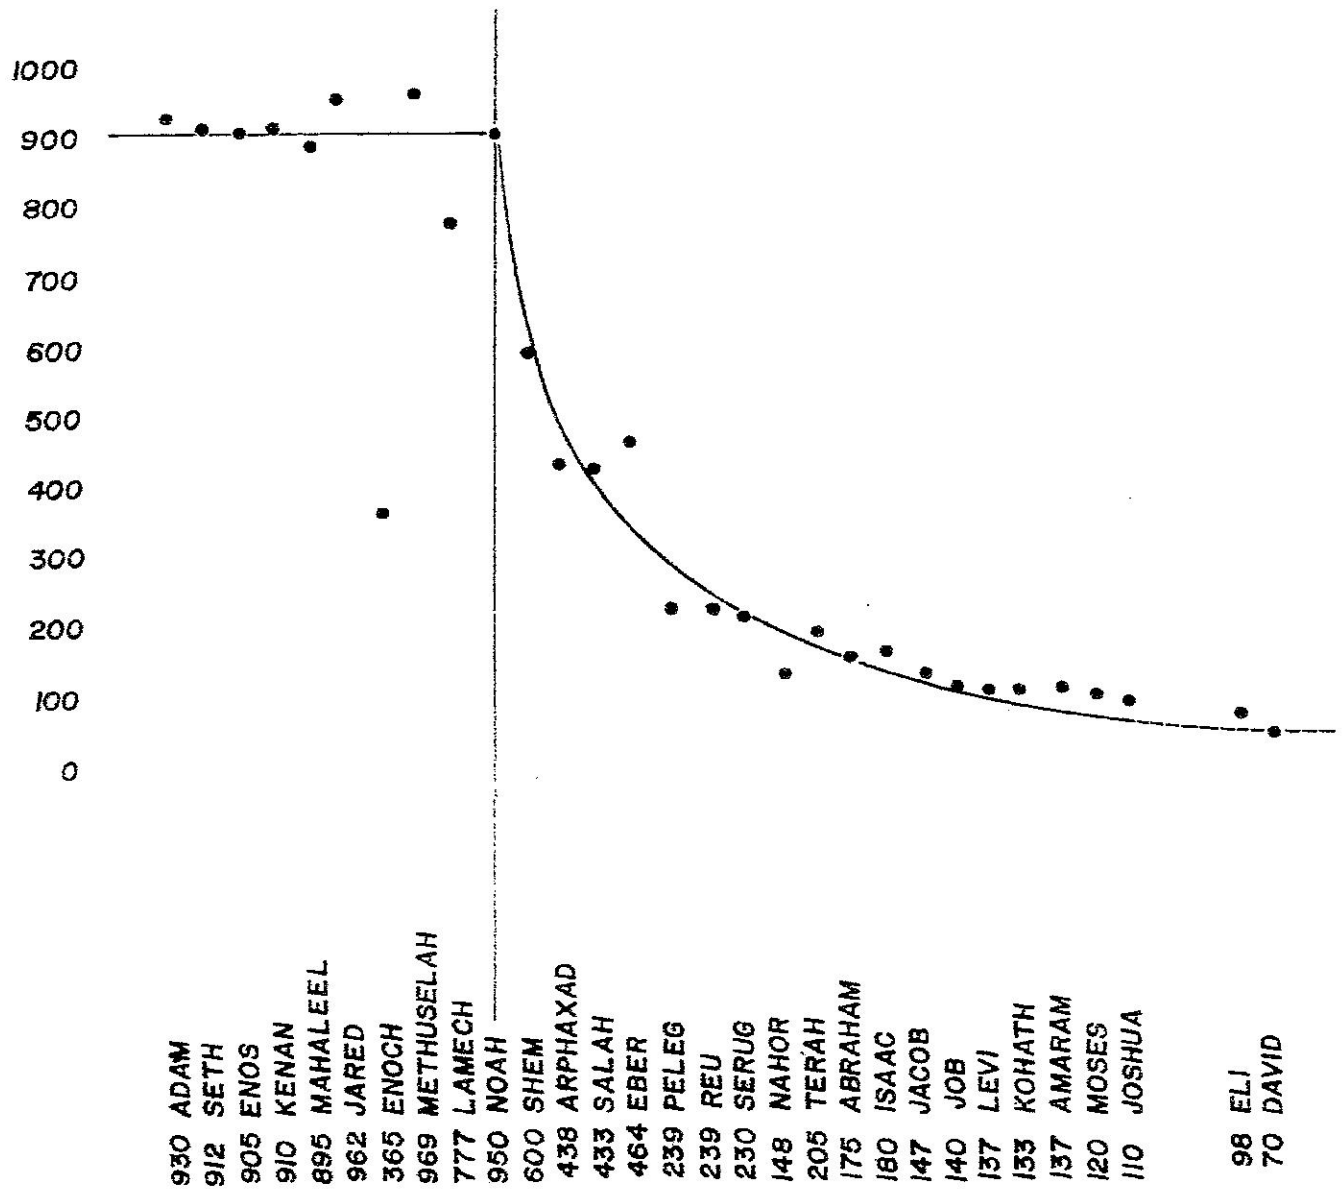

## CURVE OF DECLINING LONGEVITY ANTE-DILUVIAN AND POST-DILUVIAN PATRIARCHS

Patton, Donald W. *The Biblical Flood and the Ice Epic*. Seattle:  
Pacific Meridian Publishing Co., 1966. Pg. 215.